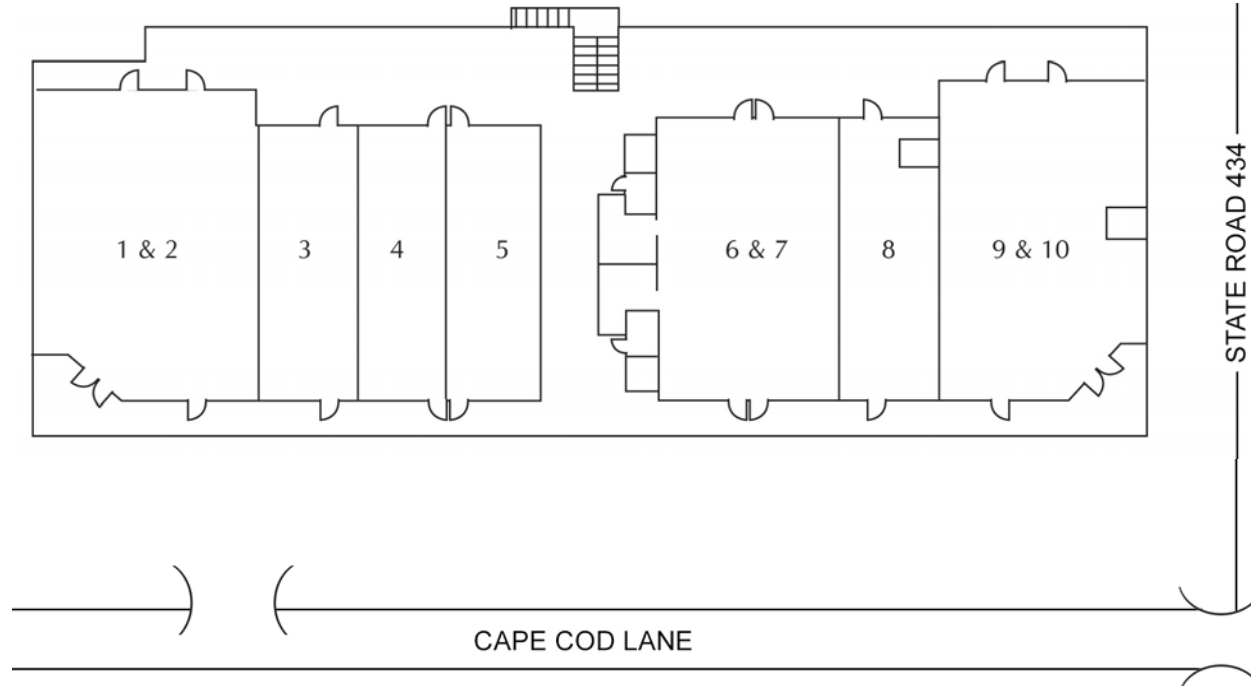

# Landing Towne Shoppes

STATE ROAD 434 & 580 CAPE COD LANE  
ALTAMONTE SPRINGS, FL 32714

**GREATER**  
GREATER PROPERTIES, INC.

(407) 331-8290

Fax (407) 331-4571

[www.greaterleasing.com](http://www.greaterleasing.com)