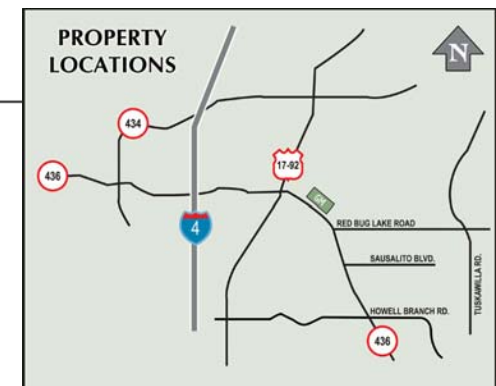

Greater Mall

400 / 484 STATE ROAD 436
CASSELBERRY, FL 32707

GREATER
GREATER PROPERTIES, INC.

(407) 331-8290
Fax (407) 331-4571
www.greaterleasing.com