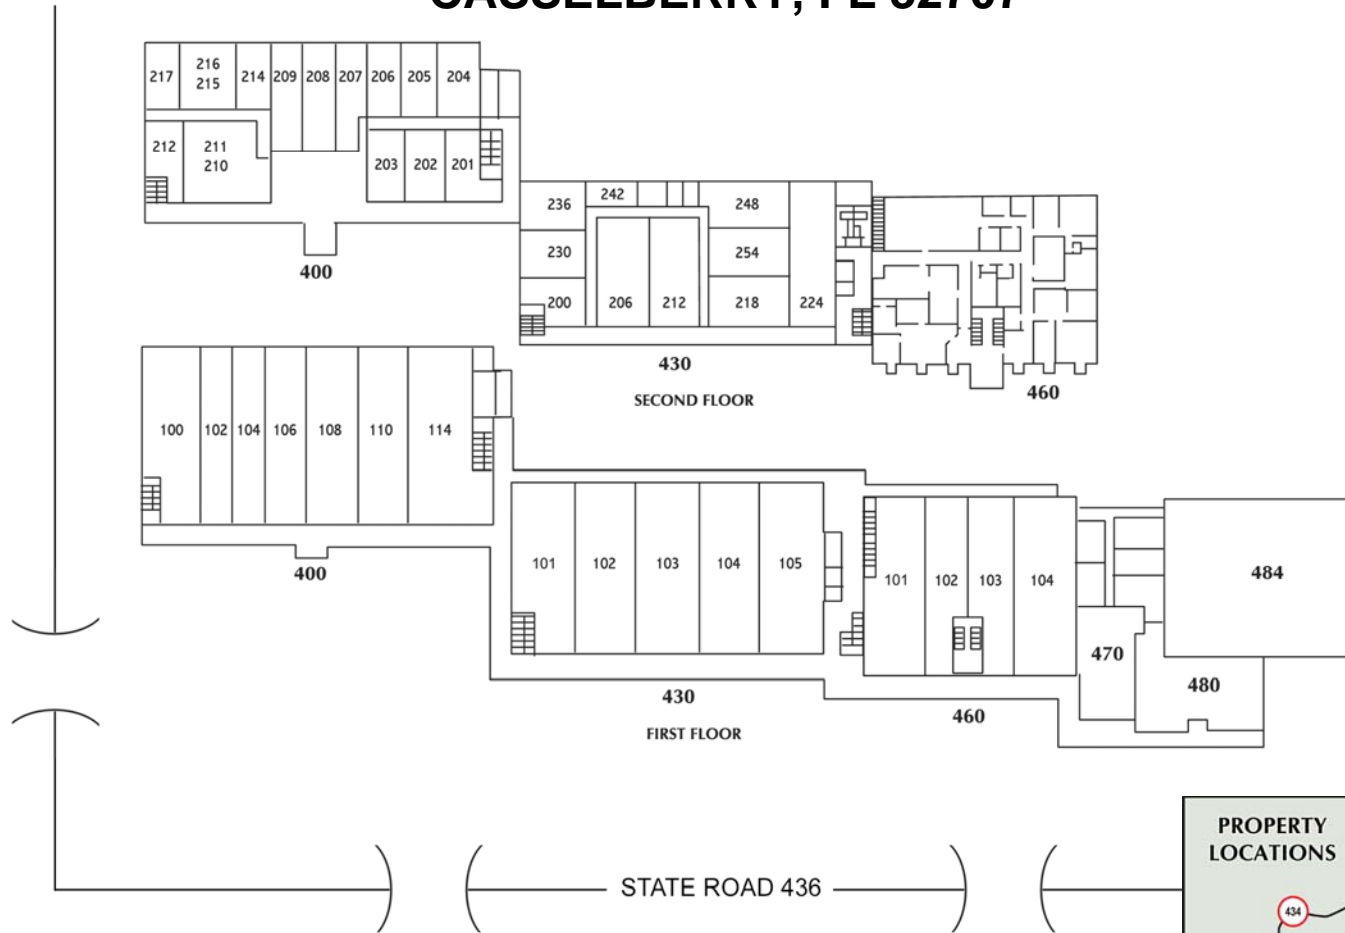

Greater Mall

400 / 484 STATE ROAD 436
CASSELBERRY, FL 32707

GREATER
GREATER PROPERTIES, INC.

(407) 331-8290
Fax (407) 331-4571
www.greaterleasing.com