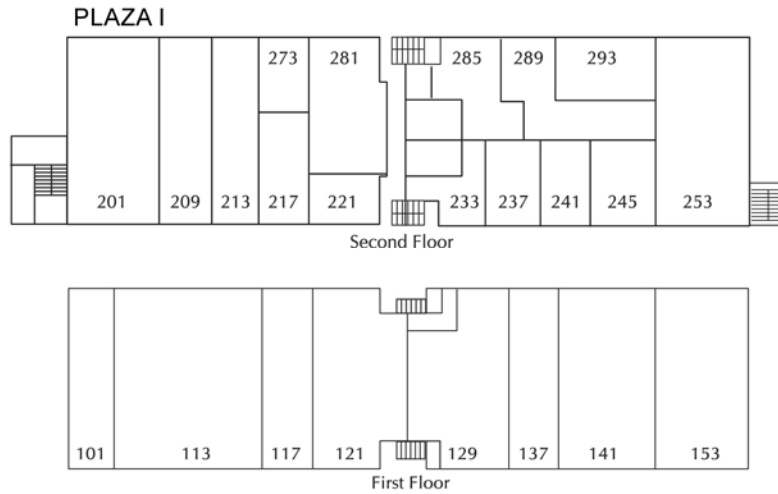

Summit Plaza I & II

1033 / 1015 STATE ROAD 436
CASSELBERRY, FL 32707

GREATER
GREATER PROPERTIES, INC.

(407) 331-8290
Fax (407) 331-4571
www.greaterleasing.com