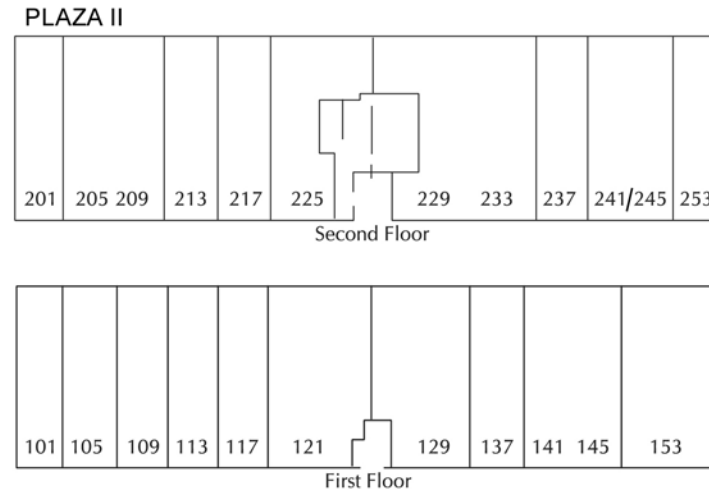

Summit Plaza I & II

1033 / 1015 STATE ROAD 436
CASSELBERRY, FL 32707

GREATER
GREATER PROPERTIES, INC.

(407) 331-8290
Fax (407) 331-4571
www.greaterleasing.com